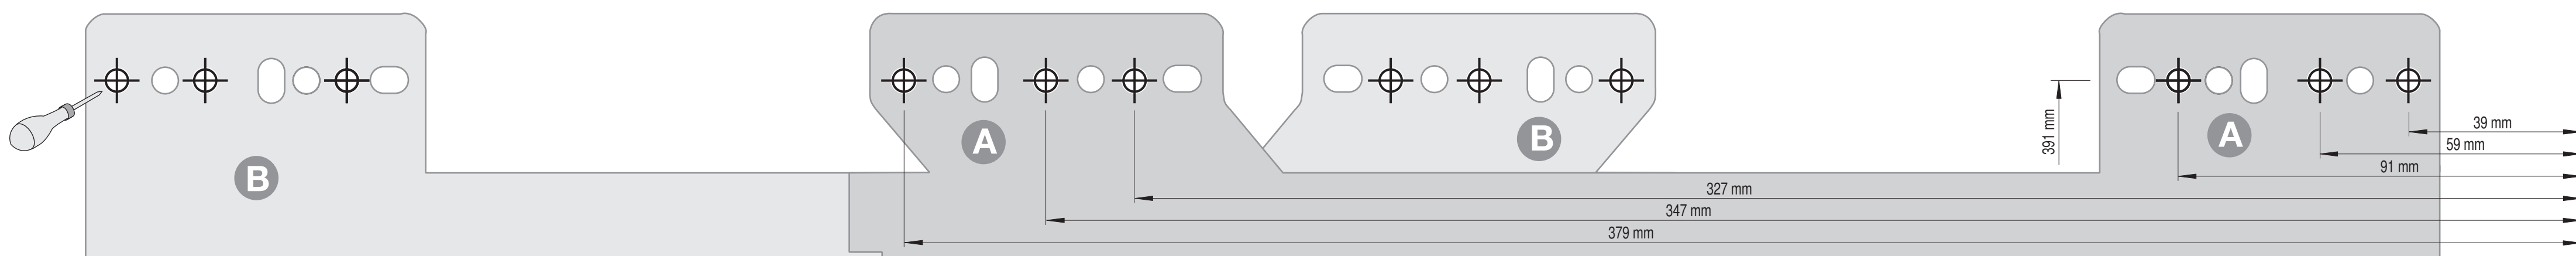

B

All dimensions are in millimeters.

4401.0834\_03

VS ENVI® Space XX 480 300

07/2019

1 - 9

7.1 7.2

457 mm