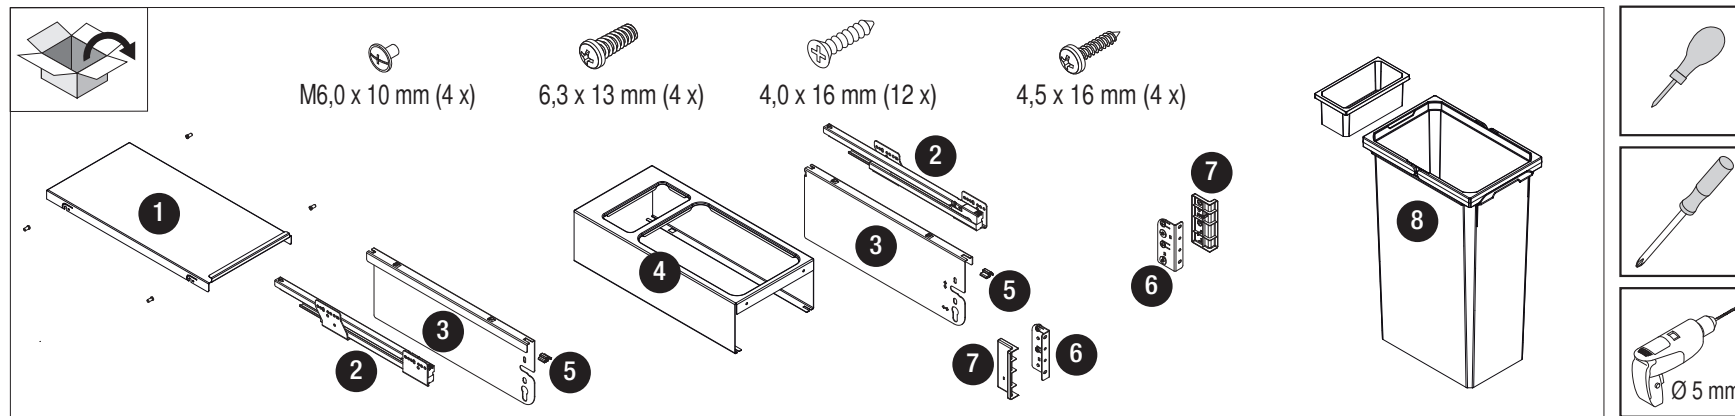

B

All dimensions are in millimeters.

4401.0834\_03

VS ENVI® Space XX 480 300

07/2019

1 - 9

7.1 7.2

457 mm