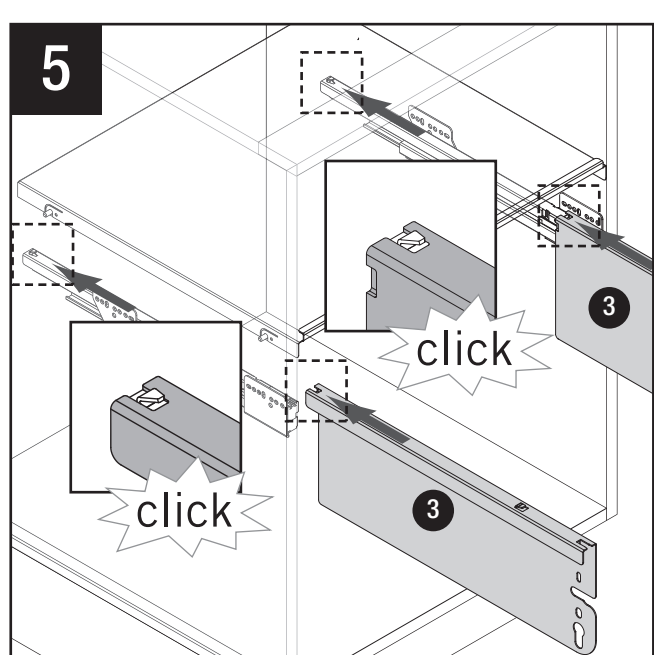

Alle Maße sind in mm angegeben. All dimensions are in millimeters.

44010473_05