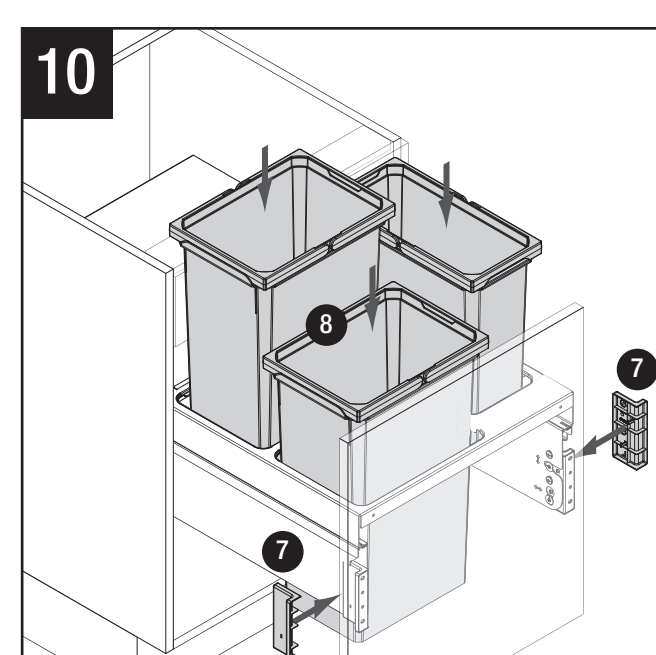

Alle Maße sind in mm angegeben. All dimensions are in millimeters.

44010473_05