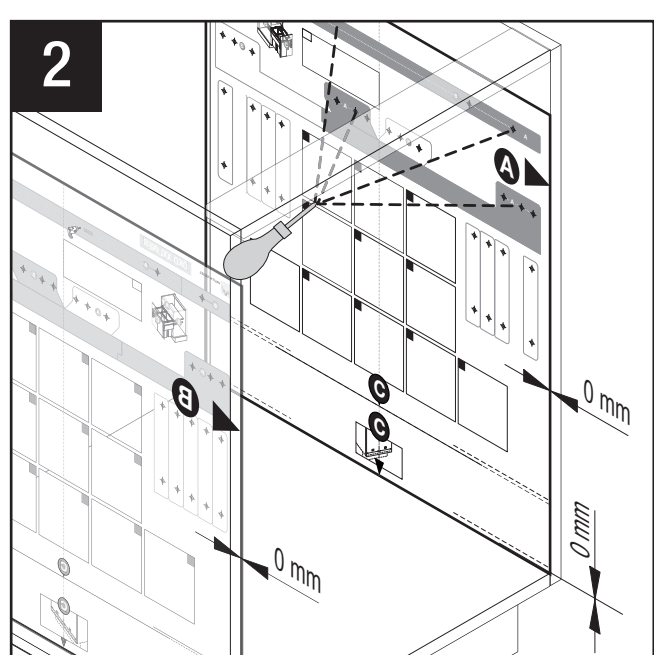

Alle Maße sind in mm angegeben. All dimensions are in millimeters.

44010473_05