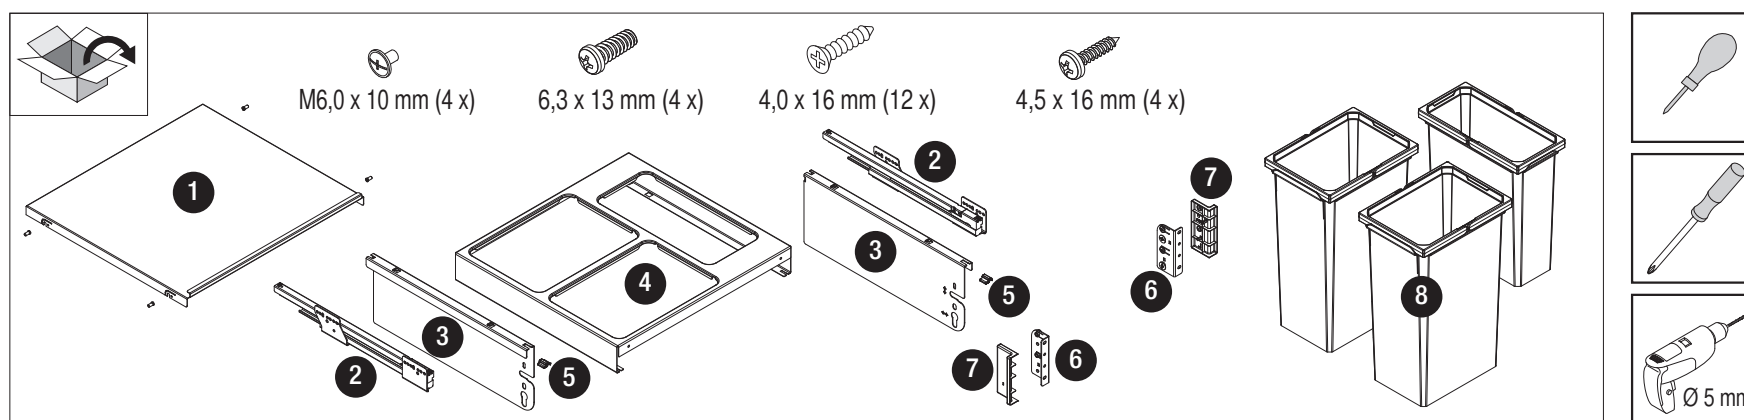

Alle Maße sind in mm angegeben. All dimensions are in millimeters.

44010473_05